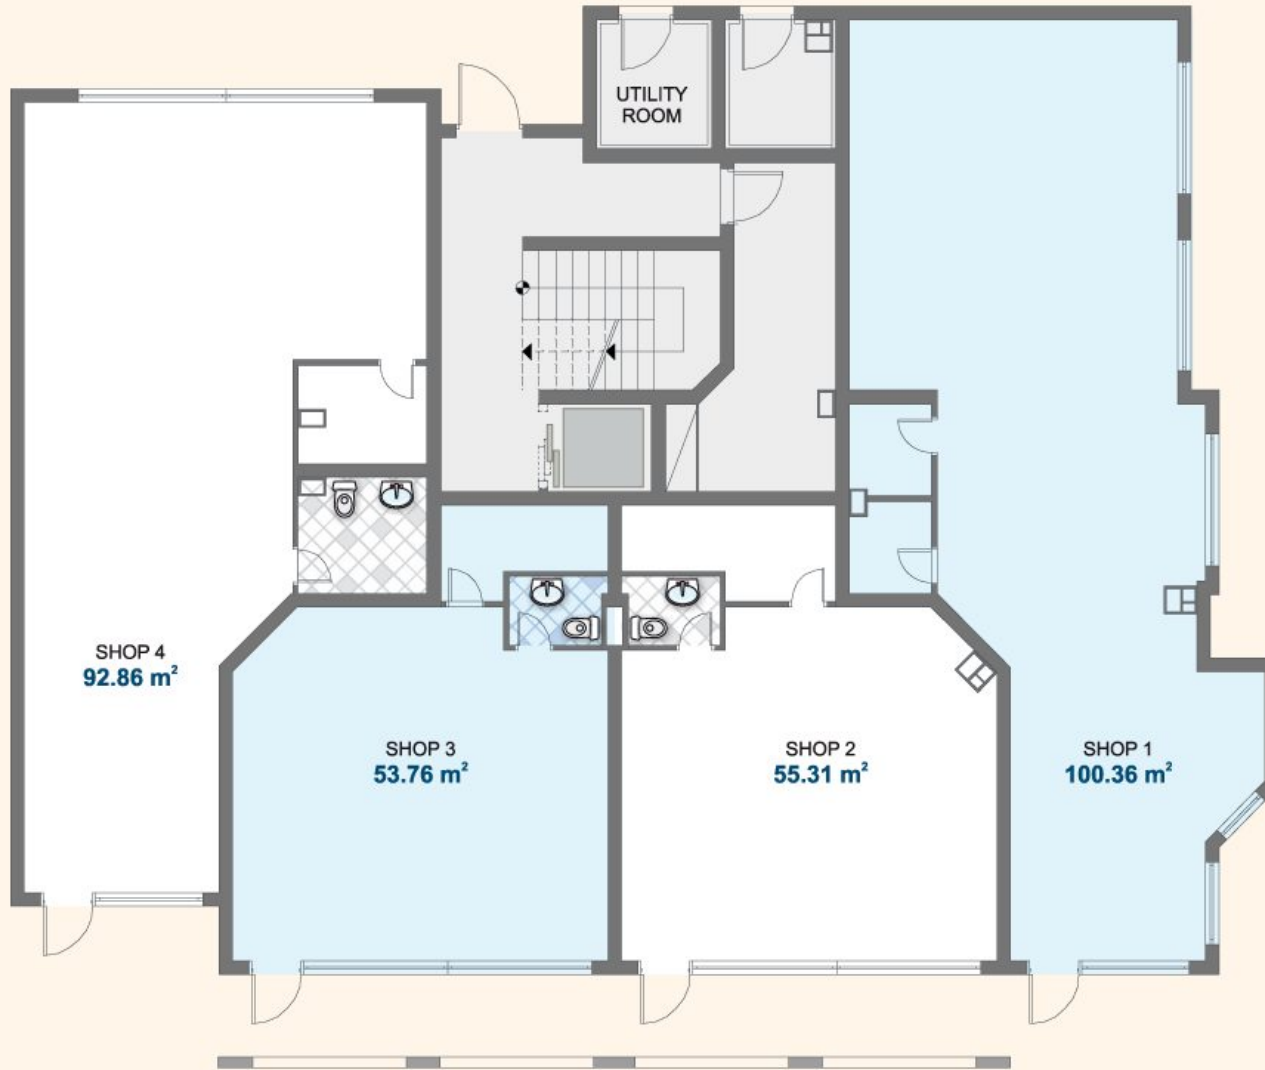

POOL & GARDEN VIEW

Ambassador's Wing

SEA VIEW

entrance 1

ground floor

Type	Floor	Area	Terrace	Total Area
SHOP 1	G	100,36	-	117,03
SHOP 2	G	55,31	-	64,49
SHOP 3	G	53,76	-	62,69
SHOP 4	G	92,86	-	108,28

Ambassador's Wing

POOL & GARDEN VIEW

entrance 1

floor 1

Type	Floor	Area	Terrace	Total Area
ap. 1	1	86,92	-	100,64
ap. 2	1	64,21	-	74,34
st. 1	1	58,39	-	68,09
st. 2	1	58,39	-	68,09
ap. 3	1	99,12	-	114,76

SEA VIEW

Ambassador's Wing

POOL & GARDEN VIEW

SEA VIEW

entrance 1

floor 2

Type	Floor	Area	Terrace	Total Area
ap. 4	2	86,92	-	101,79
ap. 5	2	64,21	-	75,19
st. 3	2	59,20	-	69,03
st. 4	2	59,20	-	69,03
ap. 6	2	84,36	-	98,79

Ambassador's Wing

POOL & GARDEN VIEW

SEA VIEW

entrance 1

floor 3

Type	Floor	Area	Terrace	Total Area
ap. 7	3	86,92	-	101,79
ap. 8	3	64,21	-	75,19
st. 5	3	59,20	-	69,03
st. 6	3	59,20	-	69,03
ap. 9	3	84,36	-	98,79

Ambassador's Wing