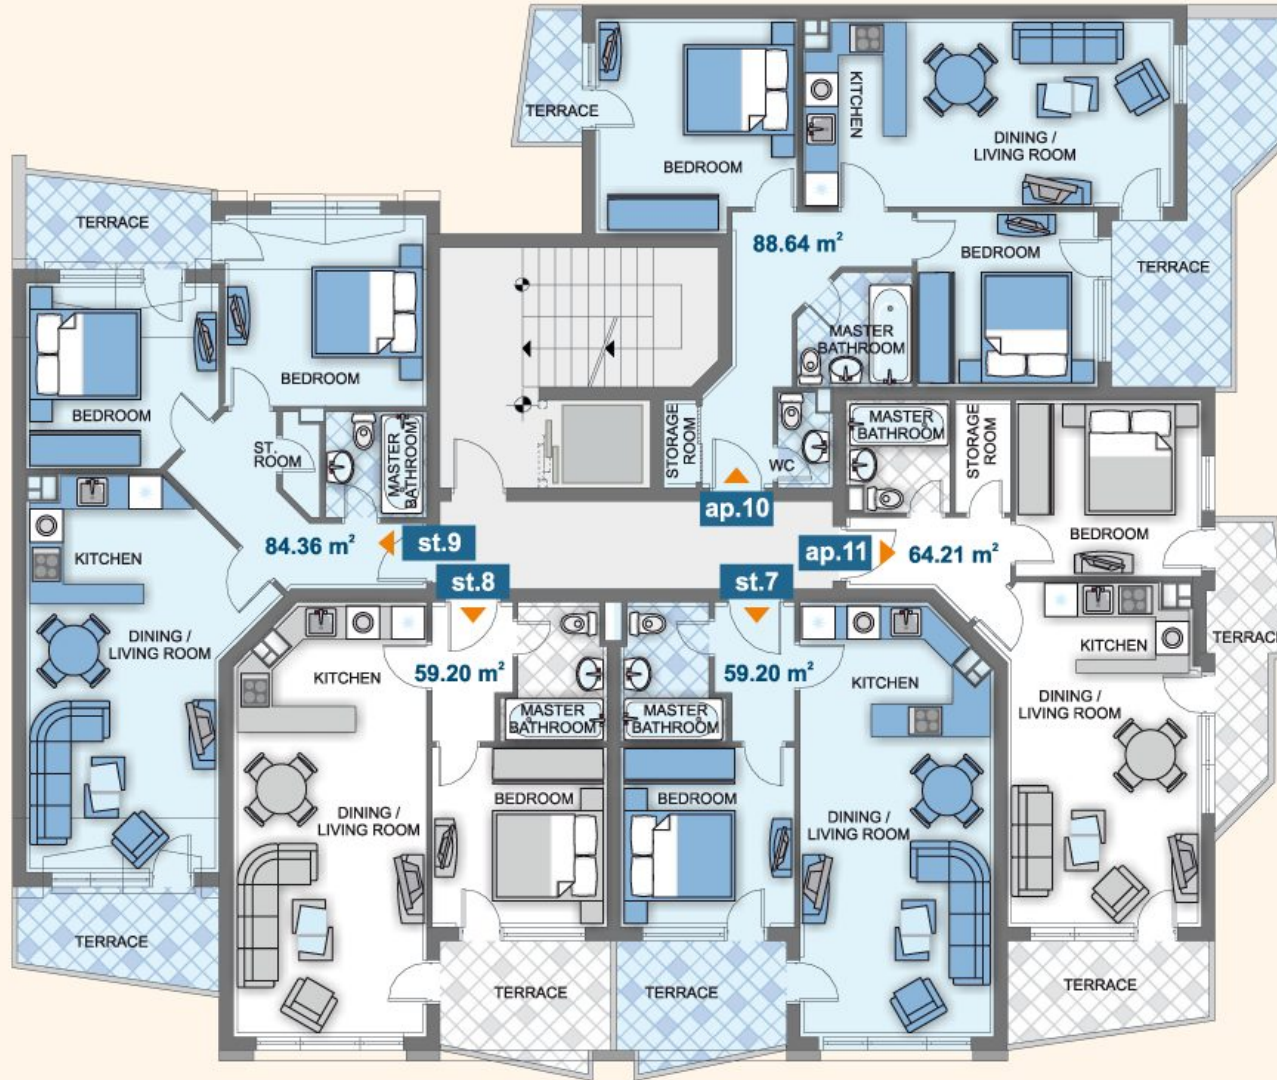

POOL & GARDEN VIEW

Ambassador's Wing

SEA VIEW

entrance 1

ground floor

Type	Floor	Area	Terrace	Total Area
SHOP 1	G	100,36	-	117,03
SHOP 2	G	55,31	-	64,49
SHOP 3	G	53,76	-	62,69
SHOP 4	G	92,86	-	108,28

Ambassador's Wing

POOL & GARDEN VIEW

SEA VIEW

entrance 1

floor 2

Type	Floor	Area	Terrace	Total Area
ap. 4	2	86,92	-	101,79
ap. 5	2	64,21	-	75,19
st. 3	2	59,20	-	69,03
st. 4	2	59,20	-	69,03
ap. 6	2	84,36	-	98,79

Ambassador's Wing

POOL & GARDEN VIEW

SEA VIEW

entrance 1

floor 3

Type	Floor	Area	Terrace	Total Area
ap. 7	3	86,92	-	101,79
ap. 8	3	64,21	-	75,19
st. 5	3	59,20	-	69,03
st. 6	3	59,20	-	69,03
ap. 9	3	84,36	-	98,79

Ambassador's Wing

POOL & GARDEN VIEW

entrance 1

floor 4

Type	Floor	Area	Terrace	Total Area
ap. 10	4	88,64	-	103,80
ap. 11	4	64,21	-	75,19
st. 7	4	59,20	-	69,03
st. 8	4	59,20	-	69,03
st. 9	4	84,36	-	98,37

SEA VIEW

Ambassador's Wing