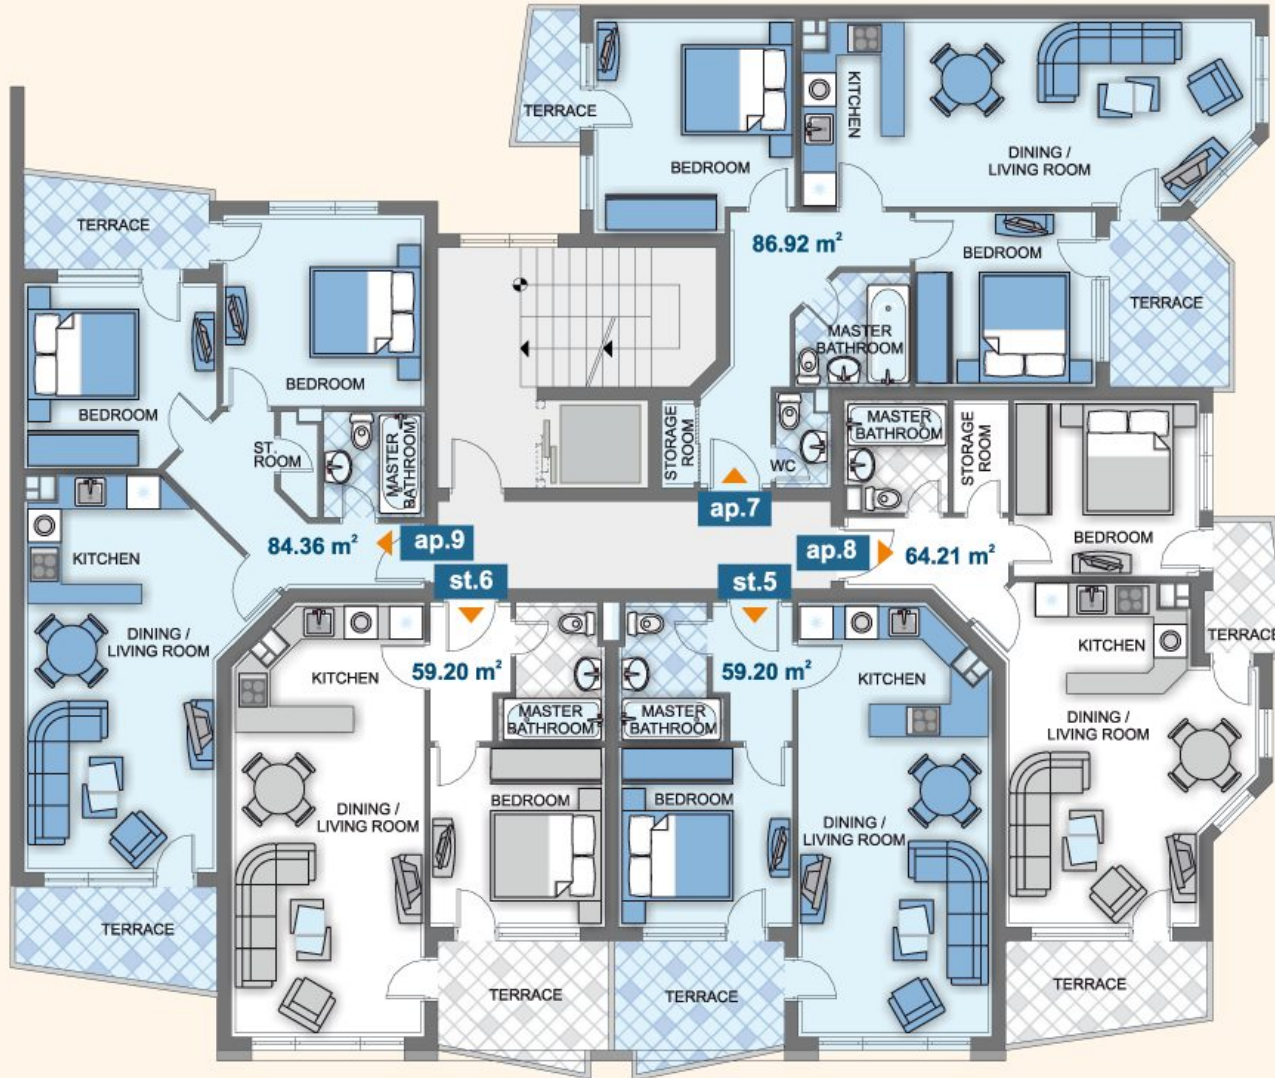

POOL & GARDEN VIEW

Ambassador's Wing

SEA VIEW

entrance 1

ground floor

Type	Floor	Area	Terrace	Total Area
SHOP 1	G	100,36	-	117,03
SHOP 2	G	55,31	-	64,49
SHOP 3	G	53,76	-	62,69
SHOP 4	G	92,86	-	108,28

Ambassador's Wing

POOL & GARDEN VIEW

entrance 1

floor 1

Type	Floor	Area	Terrace	Total Area
ap. 1	1	86,92	-	100,64
ap. 2	1	64,21	-	74,34
st. 1	1	58,39	-	68,09
st. 2	1	58,39	-	68,09
ap. 3	1	99,12	-	114,76

SEA VIEW

Ambassador's Wing

POOL & GARDEN VIEW

SEA VIEW

entrance 1

floor 2

Type	Floor	Area	Terrace	Total Area
ap. 4	2	86,92	-	101,79
ap. 5	2	64,21	-	75,19
st. 3	2	59,20	-	69,03
st. 4	2	59,20	-	69,03
ap. 6	2	84,36	-	98,79

Ambassador's Wing

POOL & GARDEN VIEW

SEA VIEW

entrance 1

floor 3

Type	Floor	Area	Terrace	Total Area
ap. 7	3	86,92	-	101,79
ap. 8	3	64,21	-	75,19
st. 5	3	59,20	-	69,03
st. 6	3	59,20	-	69,03
ap. 9	3	84,36	-	98,79

Ambassador's Wing