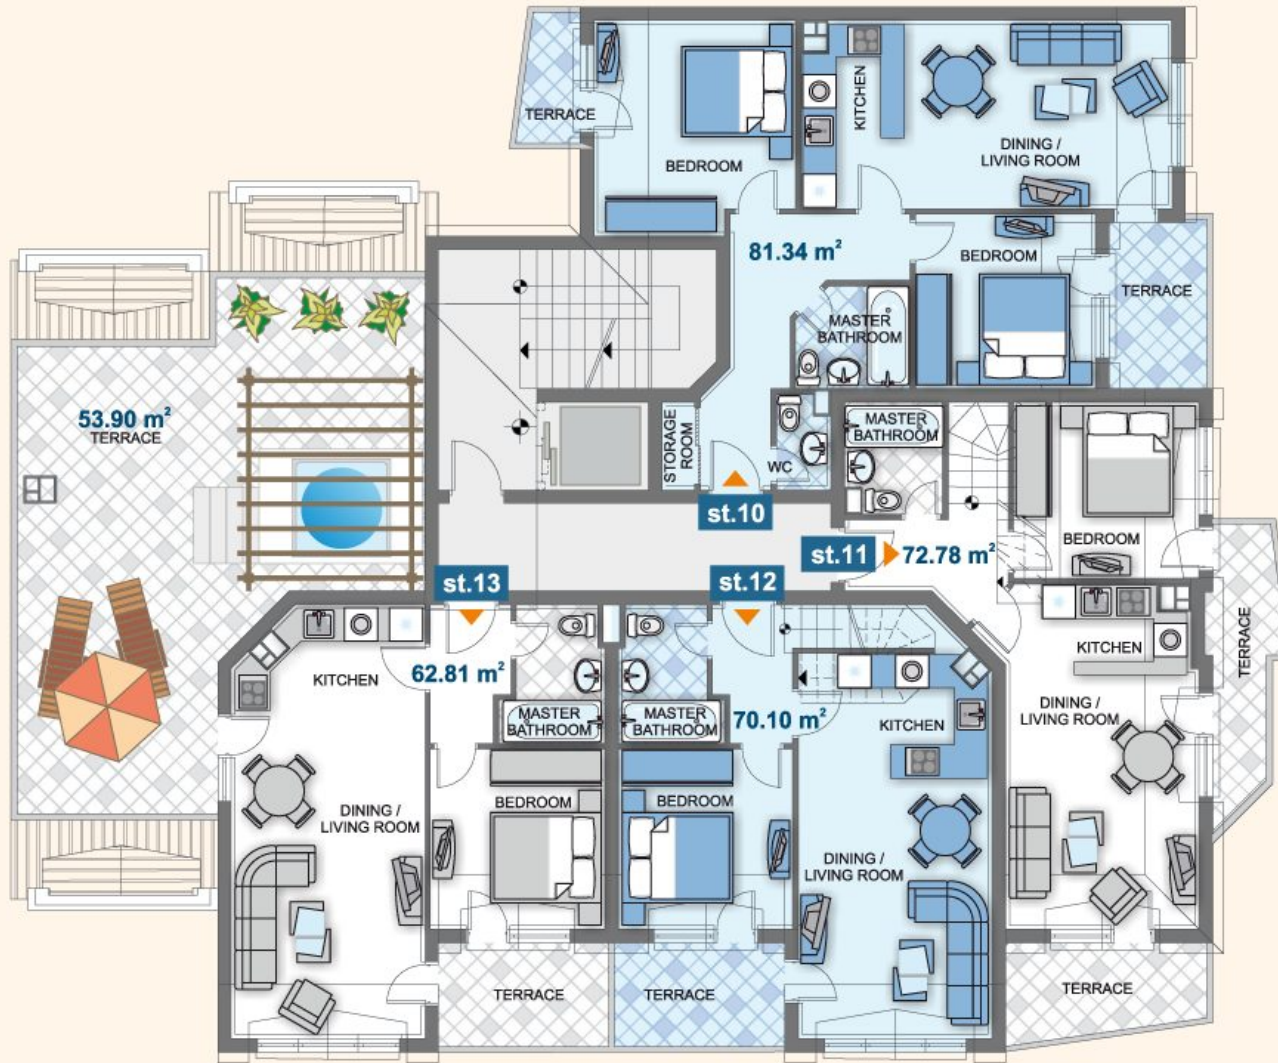

POOL & GARDEN VIEW

Ambassador's Wing

SEA VIEW

entrance 1

ground floor

Type	Floor	Area	Terrace	Total Area
SHOP 1	G	100,36	-	117,03
SHOP 2	G	55,31	-	64,49
SHOP 3	G	53,76	-	62,69
SHOP 4	G	92,86	-	108,28

Ambassador's Wing

POOL & GARDEN VIEW

SEA VIEW

entrance 1

floor 3

Type	Floor	Area	Terrace	Total Area
ap. 7	3	86,92	-	101,79
ap. 8	3	64,21	-	75,19
st. 5	3	59,20	-	69,03
st. 6	3	59,20	-	69,03
ap. 9	3	84,36	-	98,79

Ambassador's Wing

POOL & GARDEN VIEW

entrance 1

floor 4

Type	Floor	Area	Terrace	Total Area
ap. 10	4	88,64	-	103,80
ap. 11	4	64,21	-	75,19
st. 7	4	59,20	-	69,03
st. 8	4	59,20	-	69,03
st. 9	4	84,36	-	98,37

SEA VIEW

Ambassador's Wing

POOL & GARDEN VIEW

SEA VIEW

entrance 1

floor 5

Type	Floor	Area	Terrace	Total Area
st. 10	5	81,34	-	94,85
st. 11 ▶	5, 6	72,78	78,87	163,74
st. 12 ▶	5, 6	70,10	89,58	171,32
st. 13	5	62,81	53,90	127,14

Ambassador's Wing