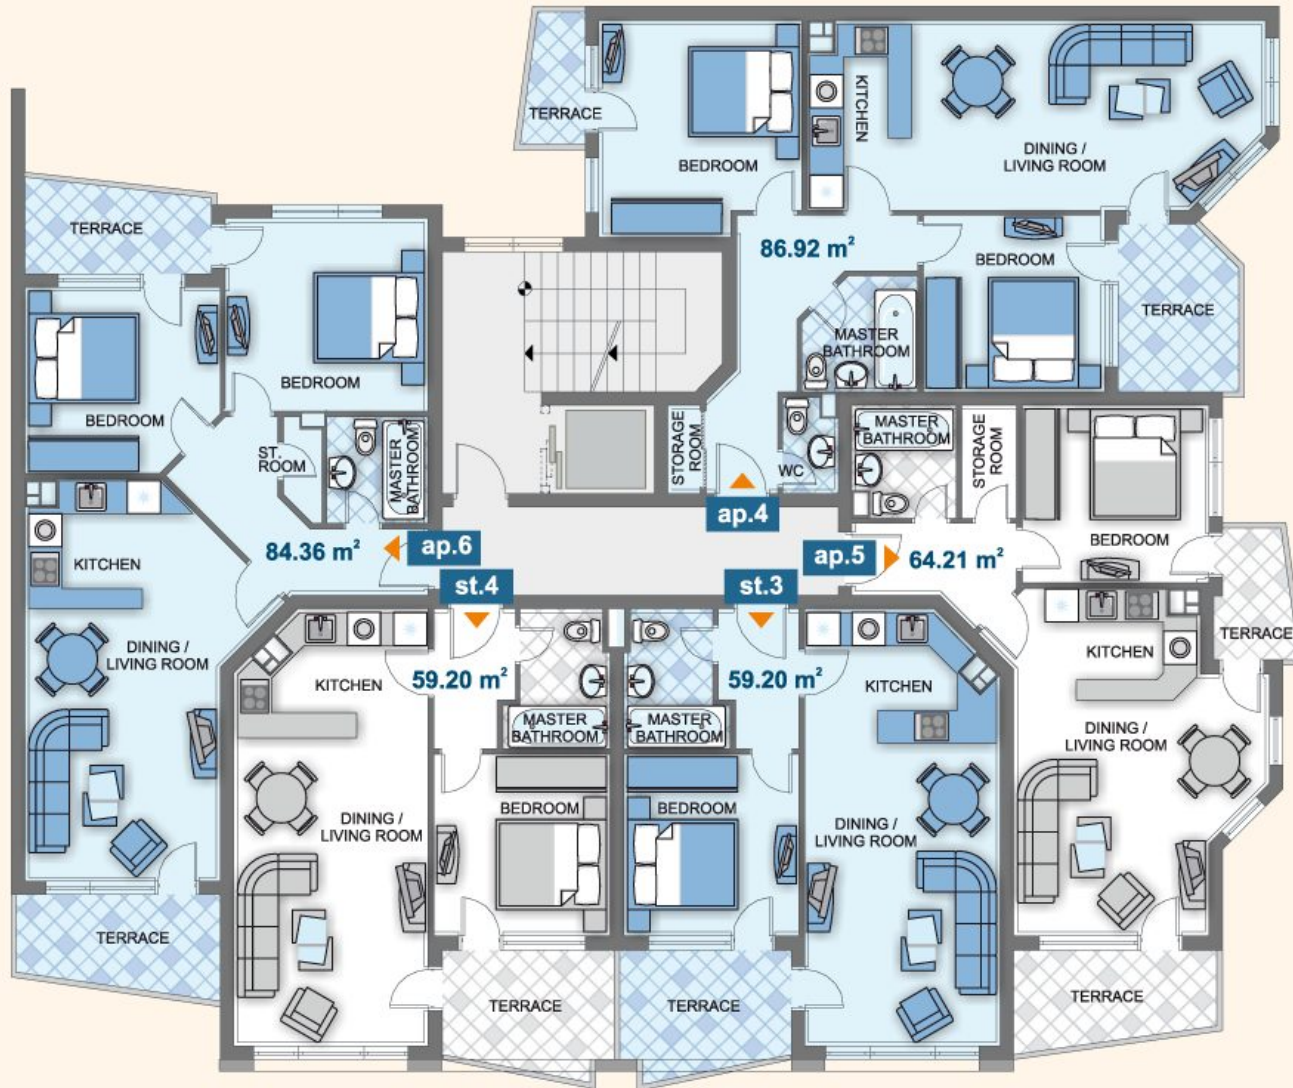

POOL & GARDEN VIEW

Ambassador's Wing

SEA VIEW

entrance 1

ground floor

Type	Floor	Area	Terrace	Total Area
SHOP 1	G	100,36	-	117,03
SHOP 2	G	55,31	-	64,49
SHOP 3	G	53,76	-	62,69
SHOP 4	G	92,86	-	108,28

Ambassador's Wing

POOL & GARDEN VIEW

entrance 1

floor 1

Type	Floor	Area	Terrace	Total Area
ap. 1	1	86,92	-	100,64
ap. 2	1	64,21	-	74,34
st. 1	1	58,39	-	68,09
st. 2	1	58,39	-	68,09
ap. 3	1	99,12	-	114,76

SEA VIEW

Ambassador's Wing

POOL & GARDEN VIEW

SEA VIEW

entrance 1

floor 2

Type	Floor	Area	Terrace	Total Area
ap. 4	2	86,92	-	101,79
ap. 5	2	64,21	-	75,19
st. 3	2	59,20	-	69,03
st. 4	2	59,20	-	69,03
ap. 6	2	84,36	-	98,79

Ambassador's Wing

POOL & GARDEN VIEW

SEA VIEW

entrance 1

floor 3

Type	Floor	Area	Terrace	Total Area
ap. 7	3	86,92	-	101,79
ap. 8	3	64,21	-	75,19
st. 5	3	59,20	-	69,03
st. 6	3	59,20	-	69,03
ap. 9	3	84,36	-	98,79

Ambassador's Wing