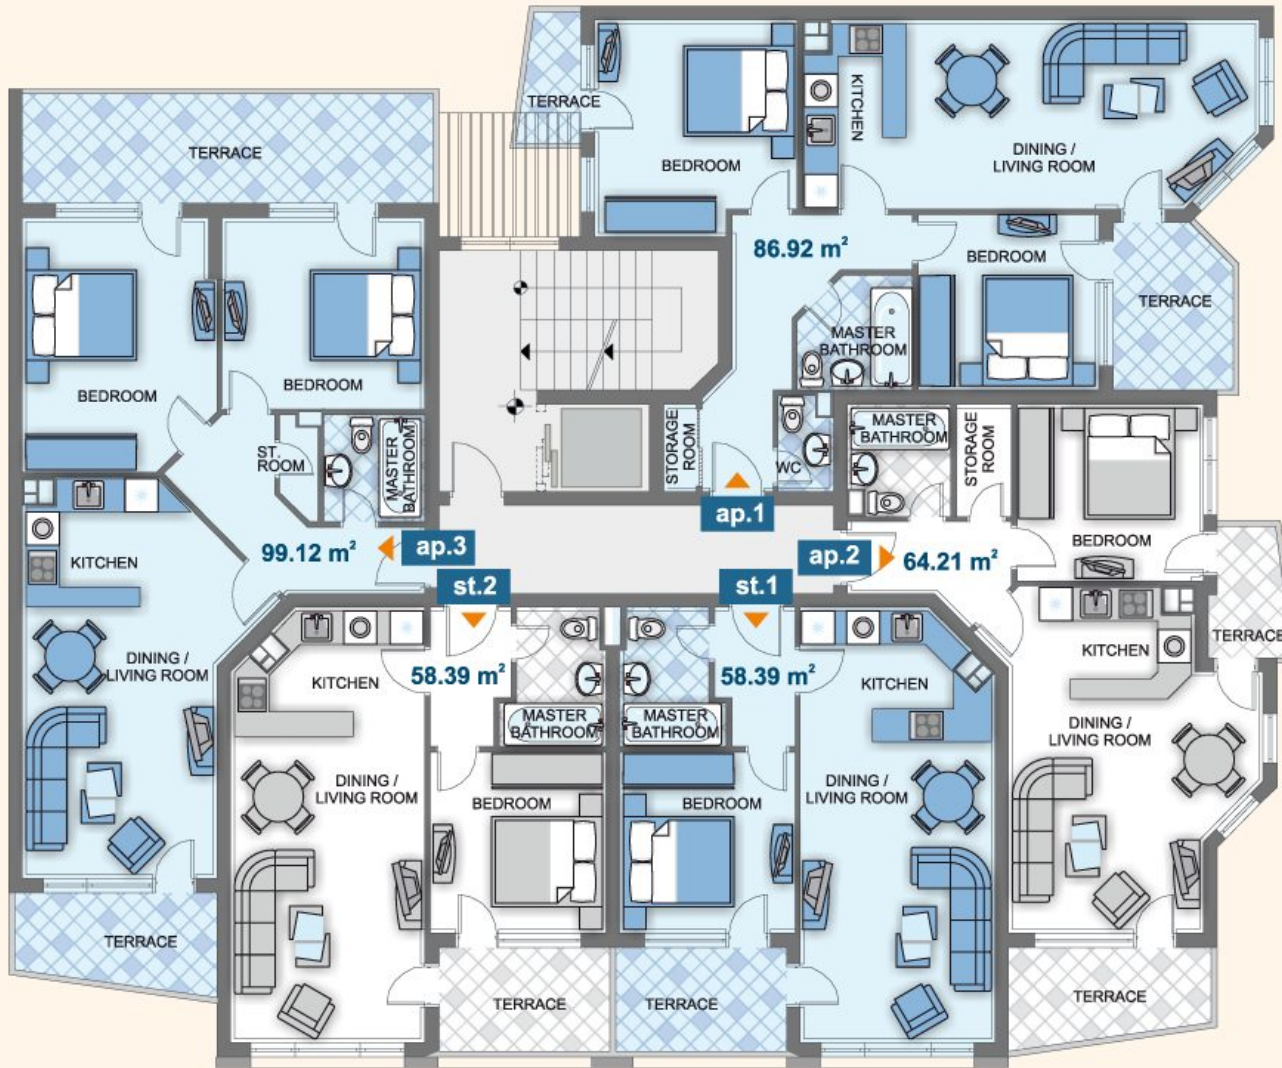

POOL & GARDEN VIEW

Ambassador's Wing

SEA VIEW

entrance 1

ground floor

Type	Floor	Area	Terrace	Total Area
SHOP 1	G	100,36	-	117,03
SHOP 2	G	55,31	-	64,49
SHOP 3	G	53,76	-	62,69
SHOP 4	G	92,86	-	108,28

Ambassador's Wing

POOL & GARDEN VIEW

entrance 1

floor 1

Type	Floor	Area	Terrace	Total Area
ap. 1	1	86,92	-	100,64
ap. 2	1	64,21	-	74,34
st. 1	1	58,39	-	68,09
st. 2	1	58,39	-	68,09
ap. 3	1	99,12	-	114,76

SEA VIEW

Ambassador's Wing

POOL & GARDEN VIEW

SEA VIEW

entrance 1

floor 2

Type	Floor	Area	Terrace	Total Area
ap. 4	2	86,92	-	101,79
ap. 5	2	64,21	-	75,19
st. 3	2	59,20	-	69,03
st. 4	2	59,20	-	69,03
ap. 6	2	84,36	-	98,79

Ambassador's Wing

SEA VIEW

entrance 1

floor 6

Type	Floor
◀ st. 11 - terrace	6
◀ st. 12 - terrace	6